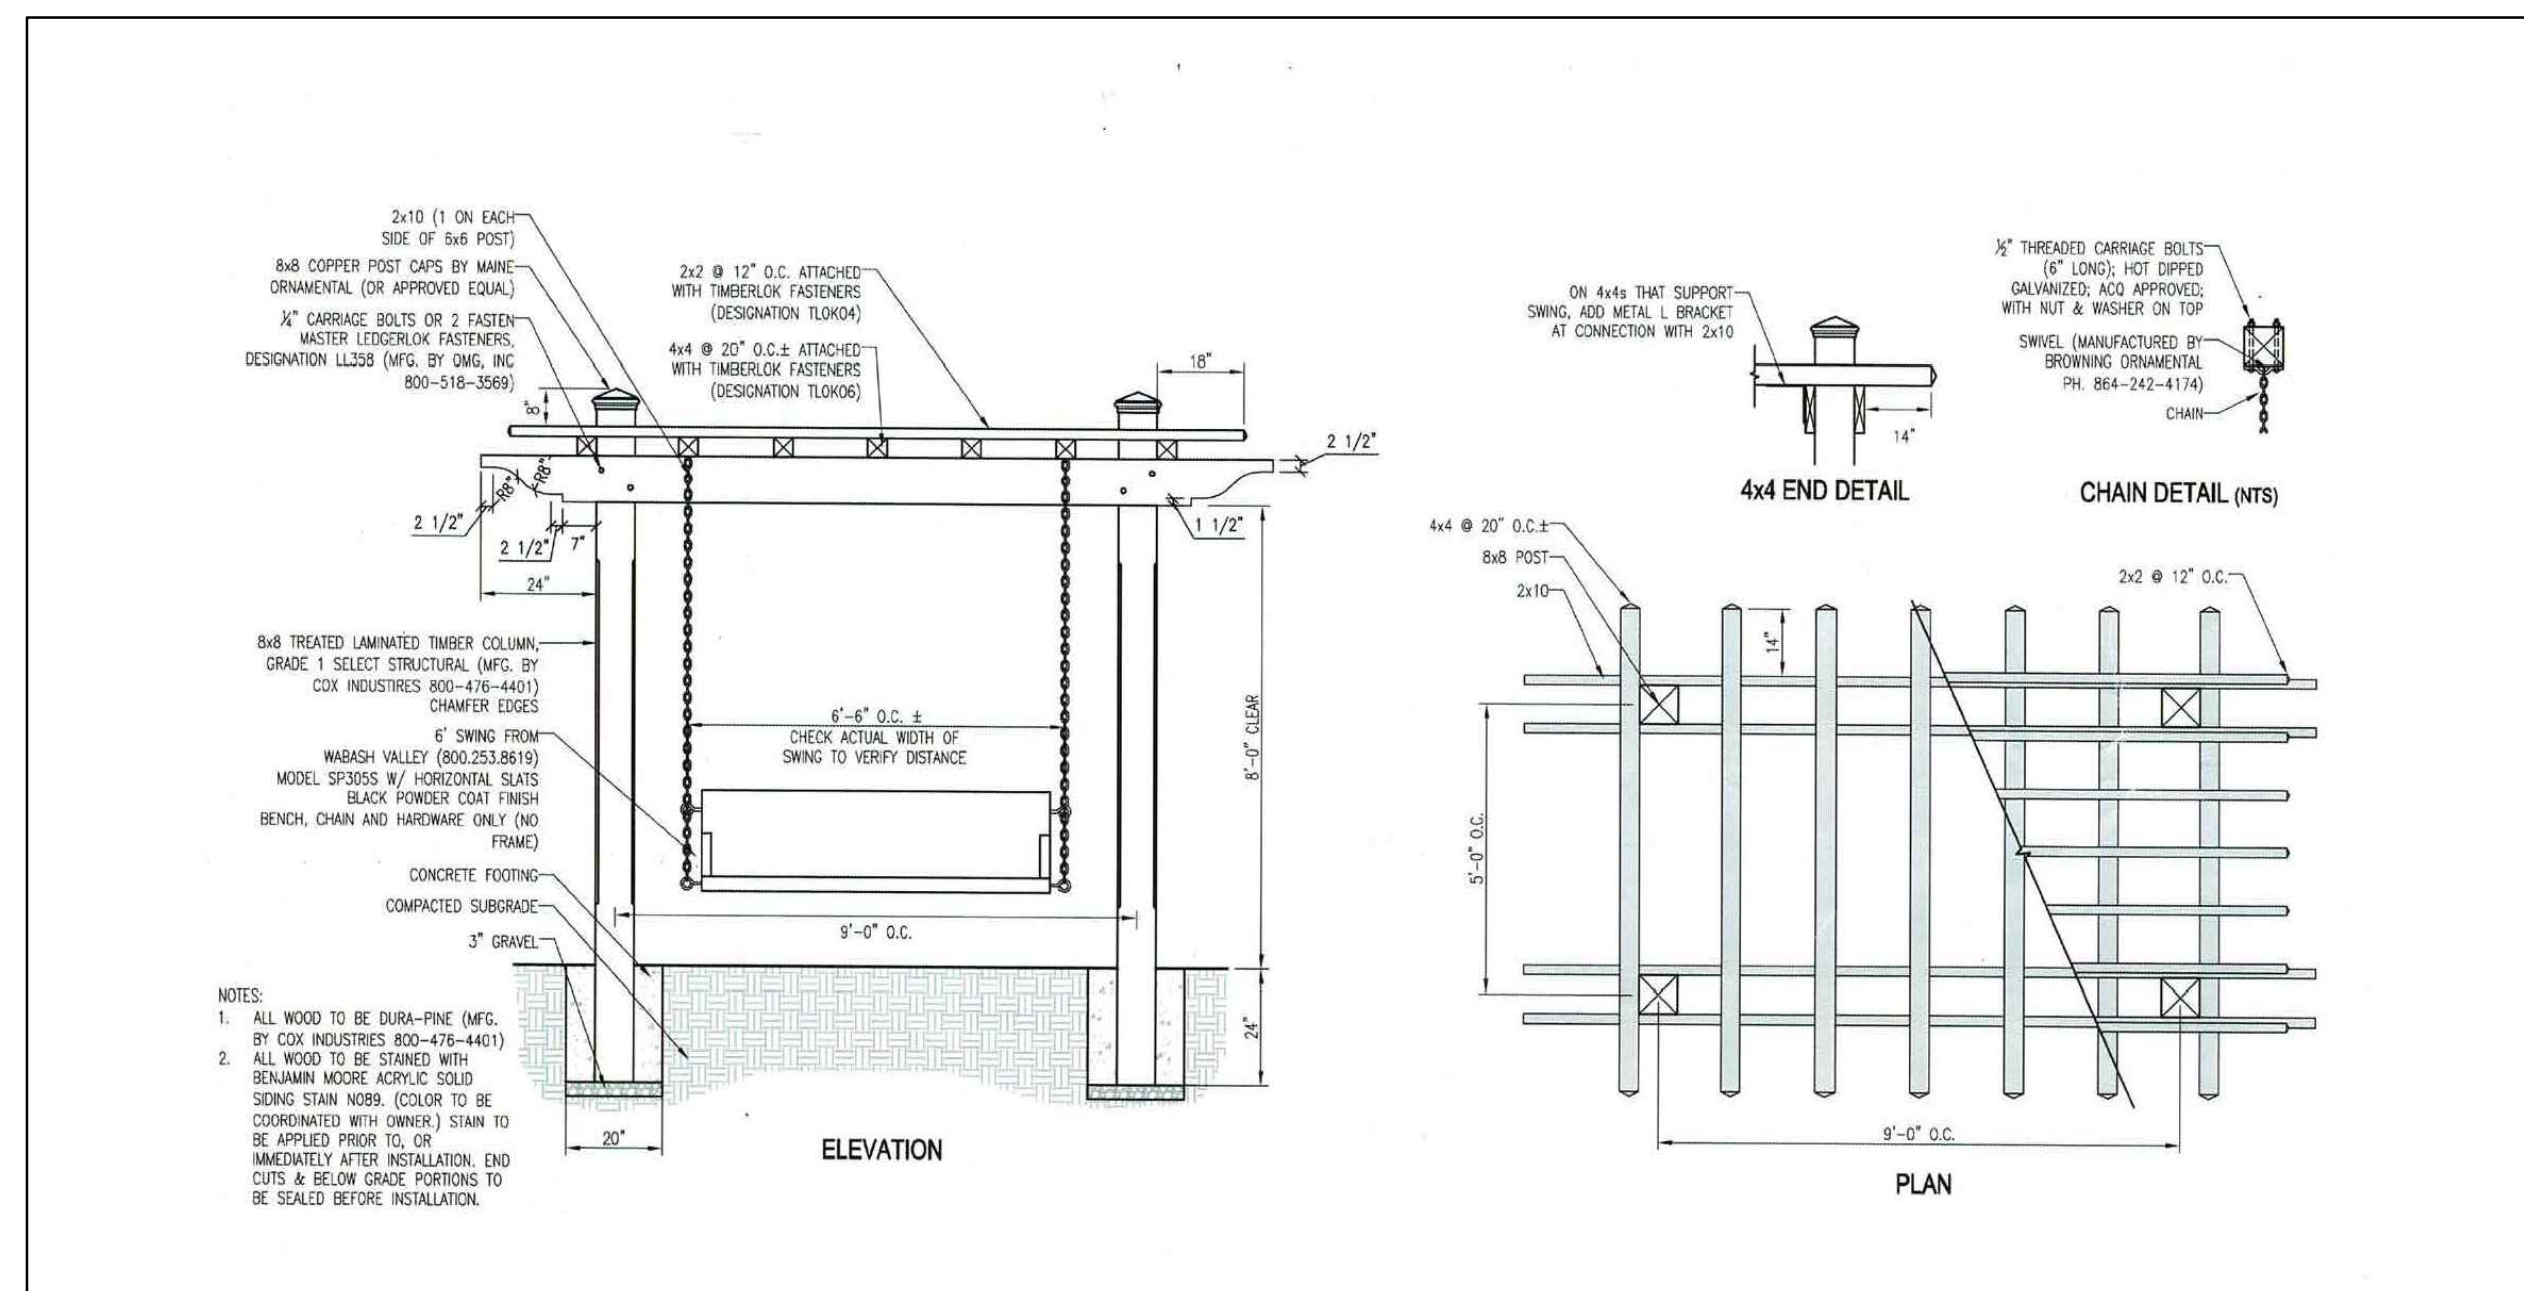

## TOWN SQUARE PLACEMAKING

PENDLETON, SOUTH CAROLINA

DRAWN BY: BS  
CHECKED BY: BS  
PROJECT: 2020-011  
DATE: 05/03/2022

NO.	DATE	REVISION NOTES	BY
1	5.3.22	OWNER REVIEW	BS
2	8.12.22	REVISIONS 1	BS

1 ARBOR SWING (NOT TO SCALE)

## SITE PLAN